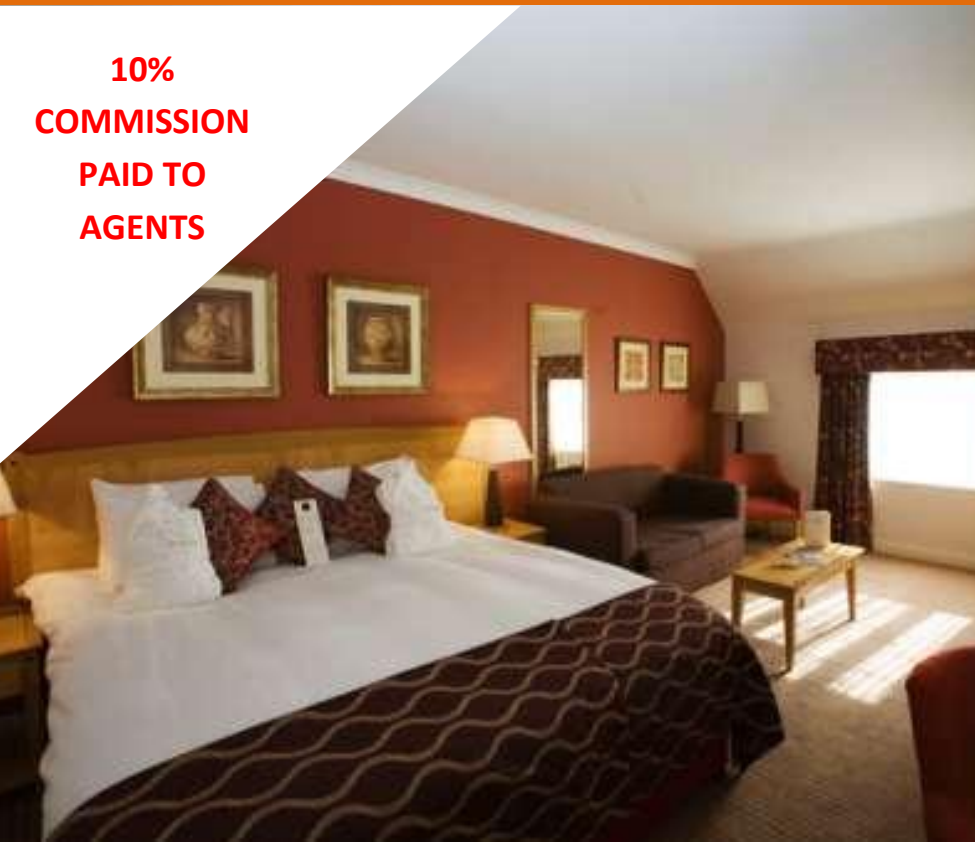

CISSWOOD HOUSE HOTEL

LONG TERM stays – with full Hotel facilities

In between homes? Delayed completion? Temporary place to stay?
Like to live in a hotel and be pampered?

**10%
COMMISSION
PAID TO
AGENTS**

In the countryside, close to Horsham, the Hotel offers the delights of a rural retreat, with all modern amenities. Log fires in winter, beautiful grounds in summer. Formal and casual dining, afternoon teas and cosy bar.

1 – 3 months £ 2250 per month (£74.00 per night)

3 months + £ 1995 per month (£65.60 per night)

Small supplement for double occupancy

Including: Maid Service, 24 hr Room Service, Continental breakfast, Gym, Pool, Jacuzzi, Sauna, Spa, Landscaped Gardens, Concierge, Television, Parking, Linen, Internet and coffee facilities.